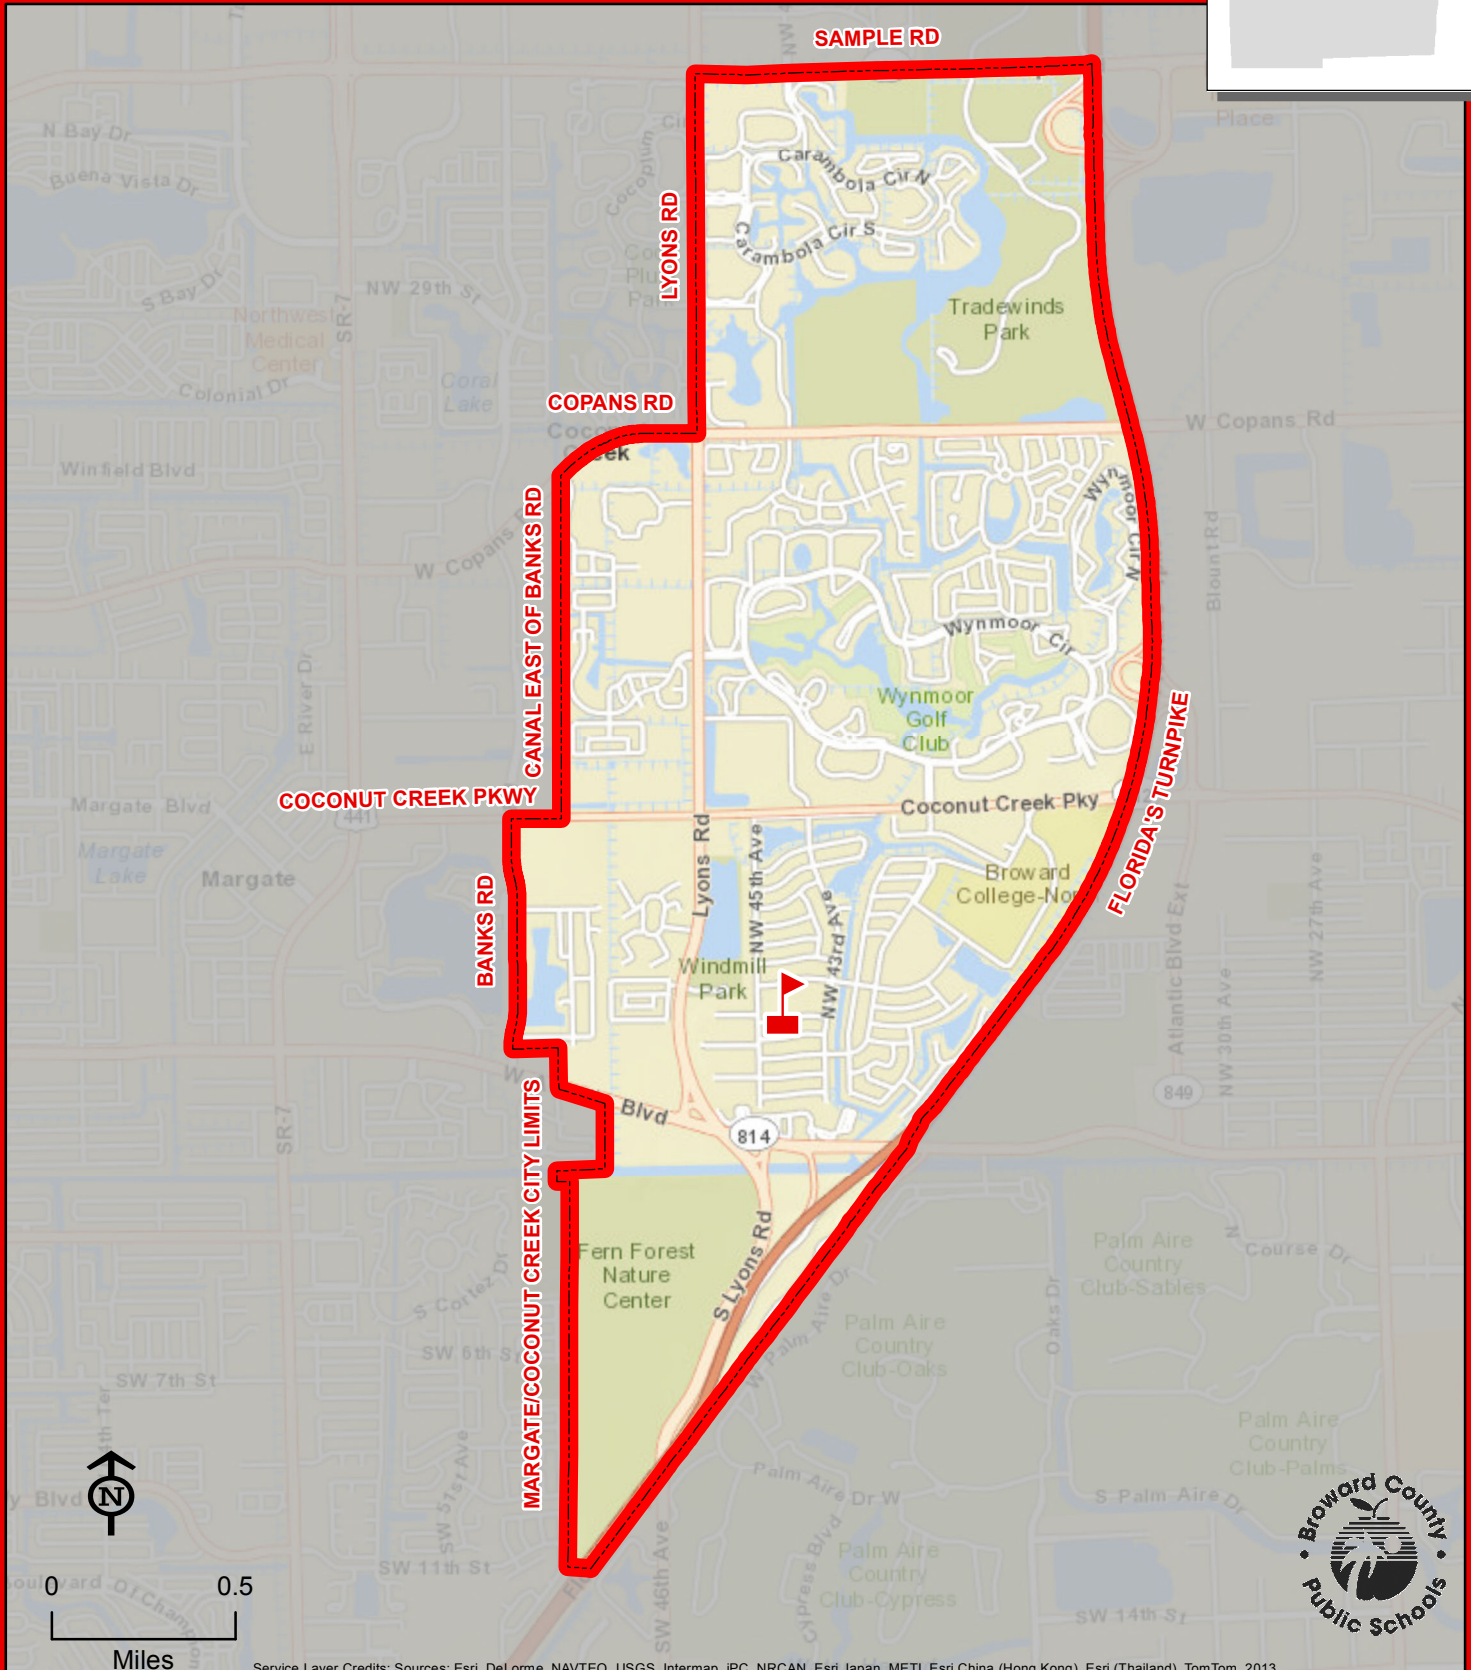

COCONUT CREEK ELEMENTARY SCHOOL

500 NW 45 AVENUE
COCONUT CREEK, FLORIDA 33066
754-322-5800

COCONUT CREEK

Service Layer Credits: Sources: Esri, DeLorme, NAVTEQ, USGS, Intermap, IPC, NRCAN, Esri Japan, METI, Esri China (Hong Kong), Esri (Thailand), TomTom, 2013

THIS MAP IS FOR CONCEPTUAL PURPOSES ONLY AND SHOULD NOT BE USED FOR LEGAL BOUNDARY DETERMINATIONS